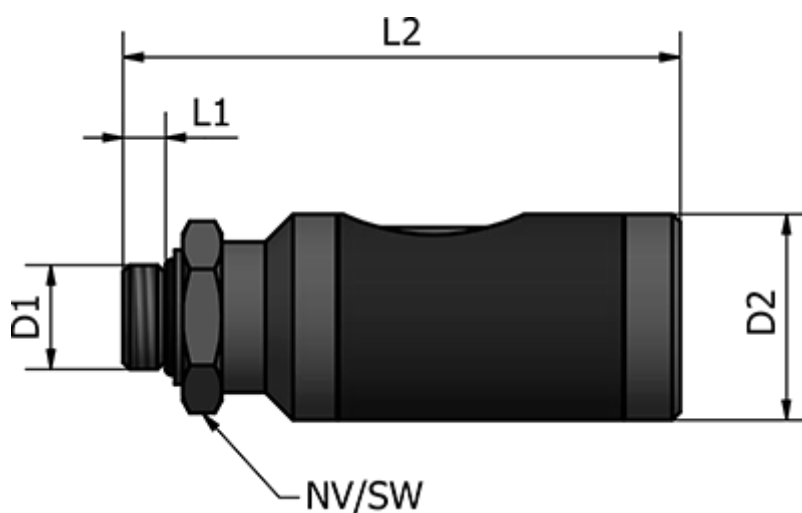

# Data Sheet

Article number: 58624412D

Description: Safety coupling w. male G3/8  
NW 7.2, w. pushbutton

## Measures

D1	= G 3/8
D2 (mm)	= 26
L1 (mm)	= 7
L2 (mm)	= 70
SW (mm)	= 21
Weight (g)	= 143